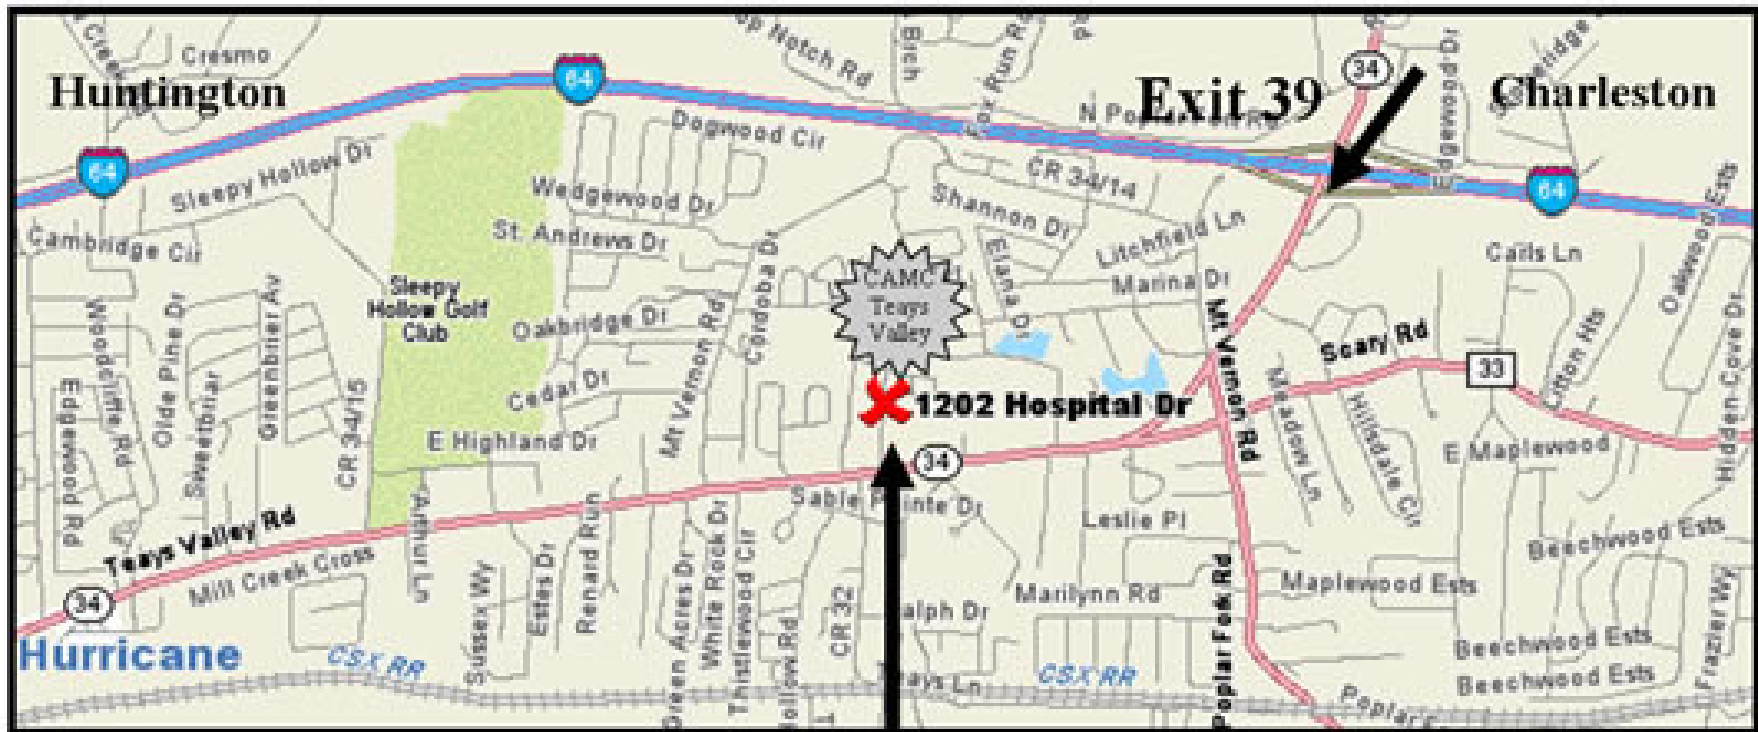

CAMC Teays Valley Hospital is located off the Teays Valley Exit (39) on Interstate 64. If you are traveling east from Huntington area, make a right turn off the exit. Traveling from the Charleston area you will turn left off of the exit. Travel 1.2 miles on route 34 and then turn right on Hospital Drive at the stop light, Tim Horton's will be on the left.

Turn Right Onto Hospital Drive, Charleston Area Medical Center Teays Valley. Turn Left Into Doctors Park Just After Emergi-Care. Suite 1202 Is The First Suite To The Left With Blue Awning.